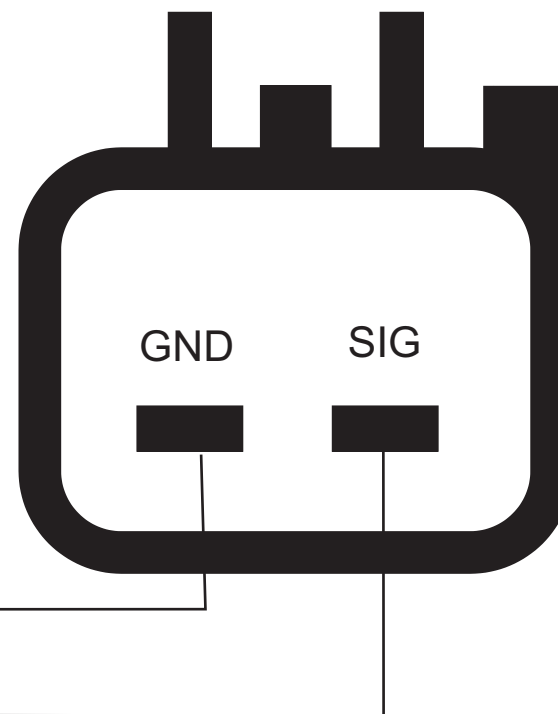

MALE PIN VIEW

This diagram is for Falling Edge

Ford AU V8 Crank Sensor			<i>WOLF</i> V500
Date 12/12/09	Rev 001	Page 1 of 1	