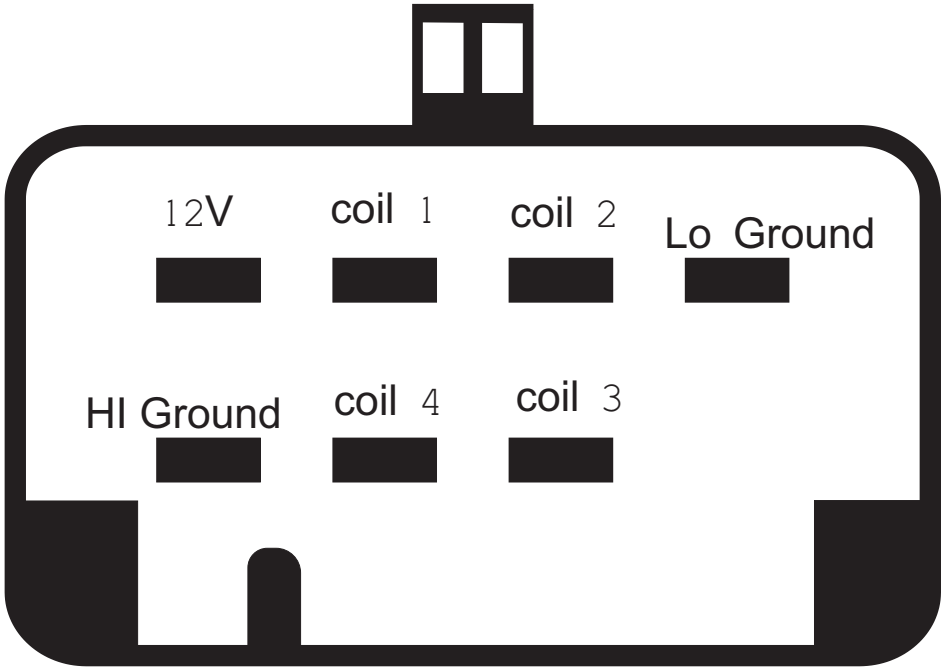

MALE PIN VIEW

Ls1 Coil pack holder loom

S			<b>WOLF</b> V500
Date 10/05/08	Rev 001	Page 1 of 1	

# Spark plugs

these pinouts show the layout for the coils in the standard bracket  
The wiring connector is facing the centre of the motor, this makes the far right coil number 1 cylinder 1.  
when doing the other side of the motor it will make coil number 1 the rear cylinder