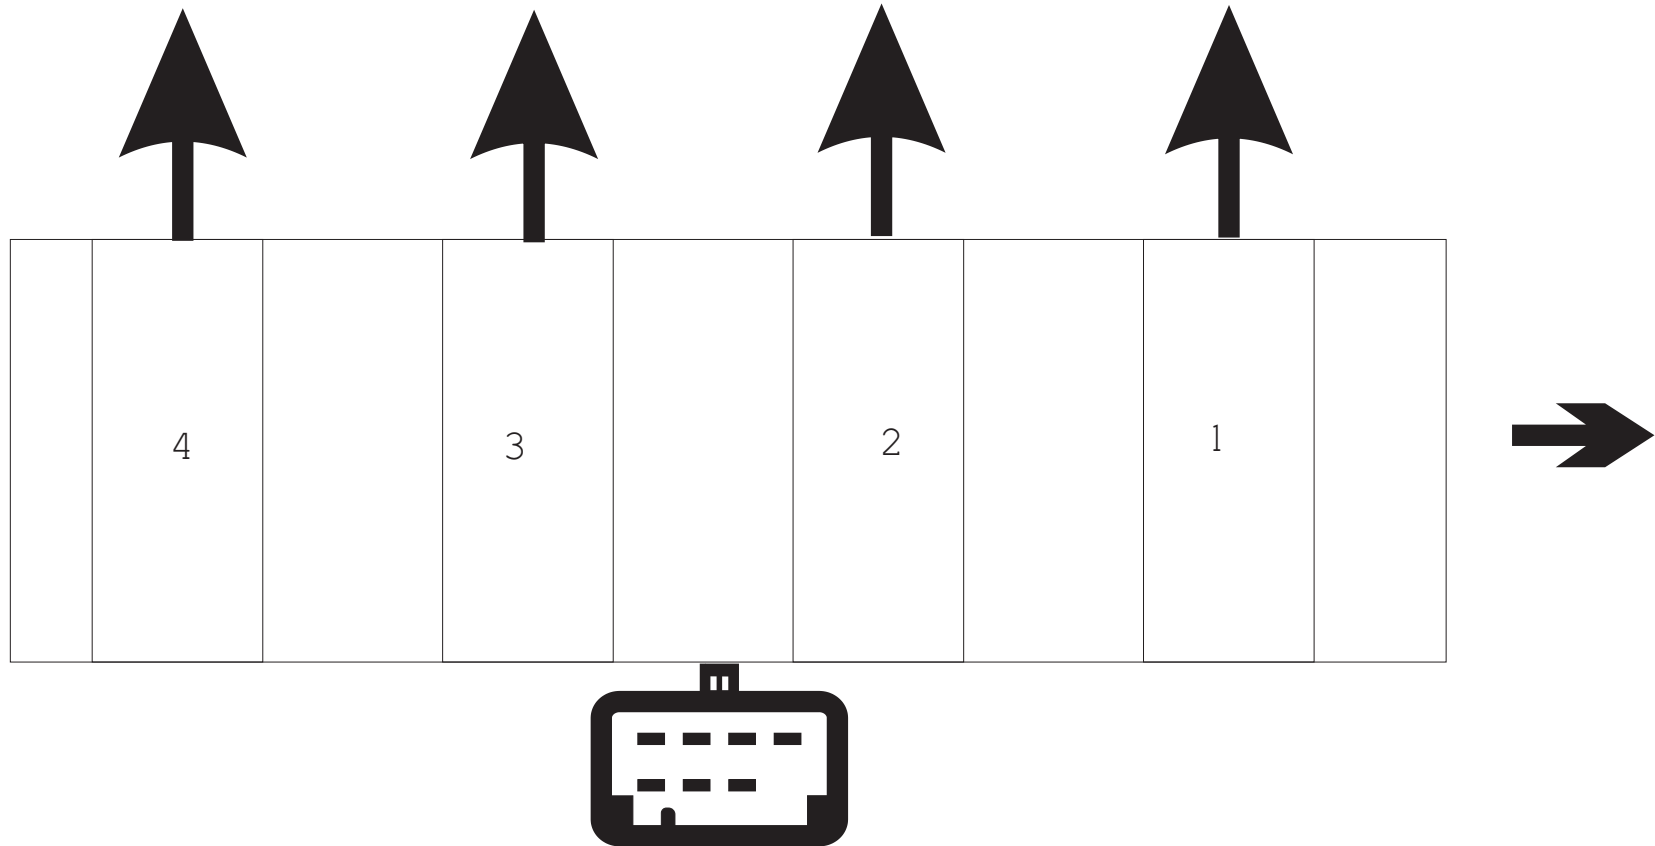

MALE PIN VIEW

Ls1 Coil pack holder loom

S			<b>WOLF</b> V500
Date 10/05/08	Rev 001	Page 1 of 1	

# Spark plugs

these pinouts show the layout for the coils in the standard bracket  
The wiring connector is facing the centre of the motor, this makes the far right coil number 1 cylinder 1.  
when doing the other side of the motor it will make coil number 1 the rear cylinder