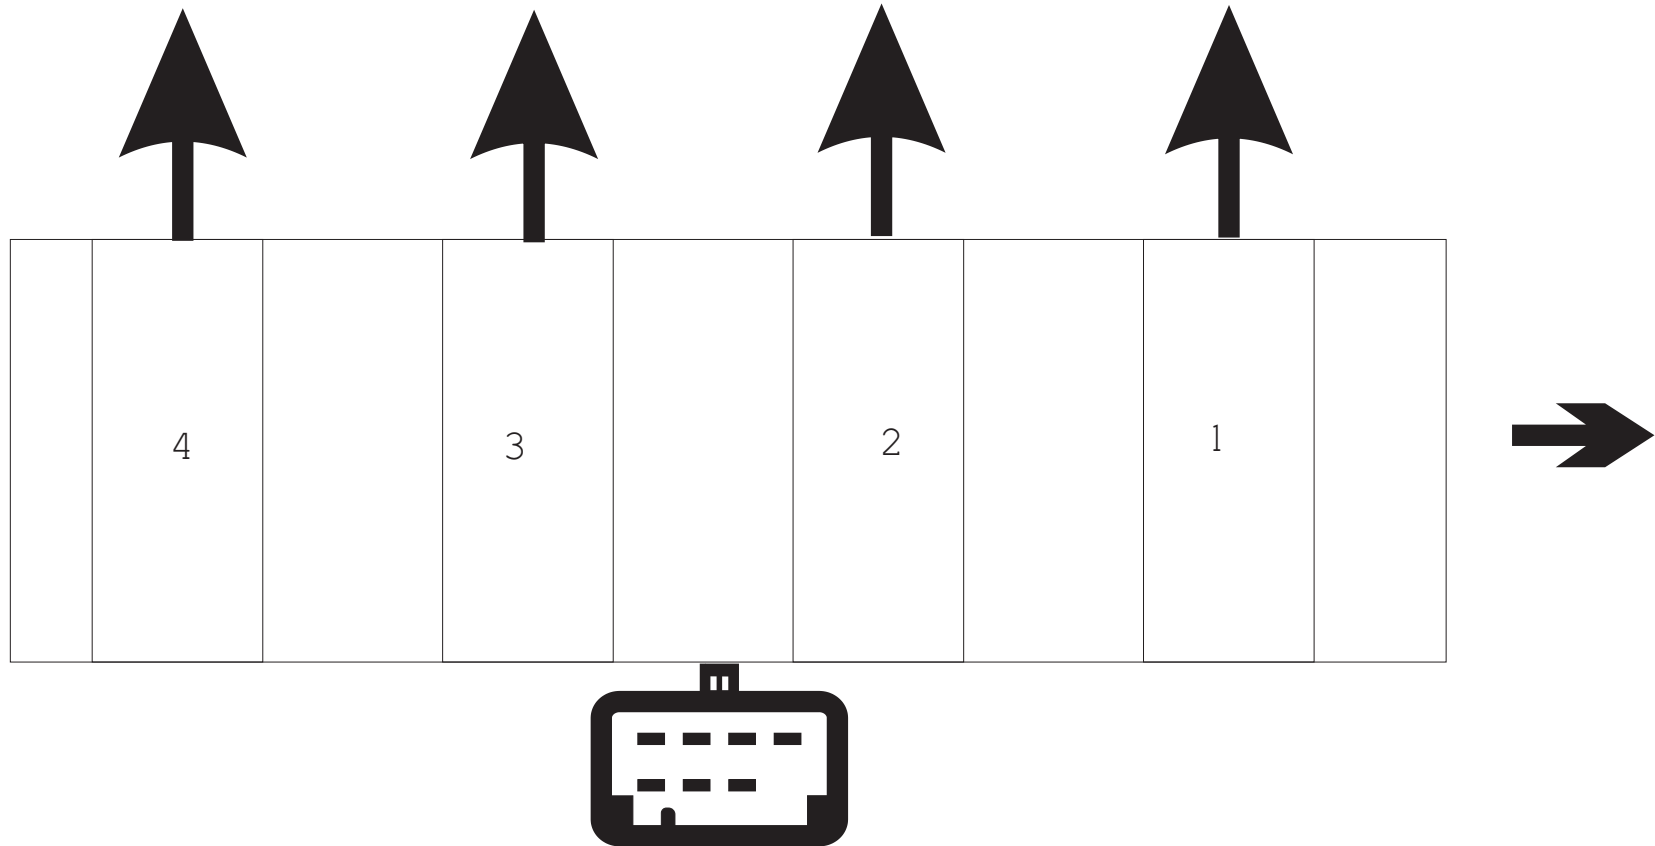

MALE PIN VIEW

Ls1 Coil pack holder loom

LS 1 coil brackets

Date 10/05/08

Rev 001

Page 1 of 1

**WOLF**  
V500

# Spark plugs

these pinouts show the layout for the coils in the standard bracket  
The wiring connector is facing the centre of the motor, this makes the far right coil number 1 cylinder 1.  
when doing the other side of the motor it will make coil number 1 the rear cylinder