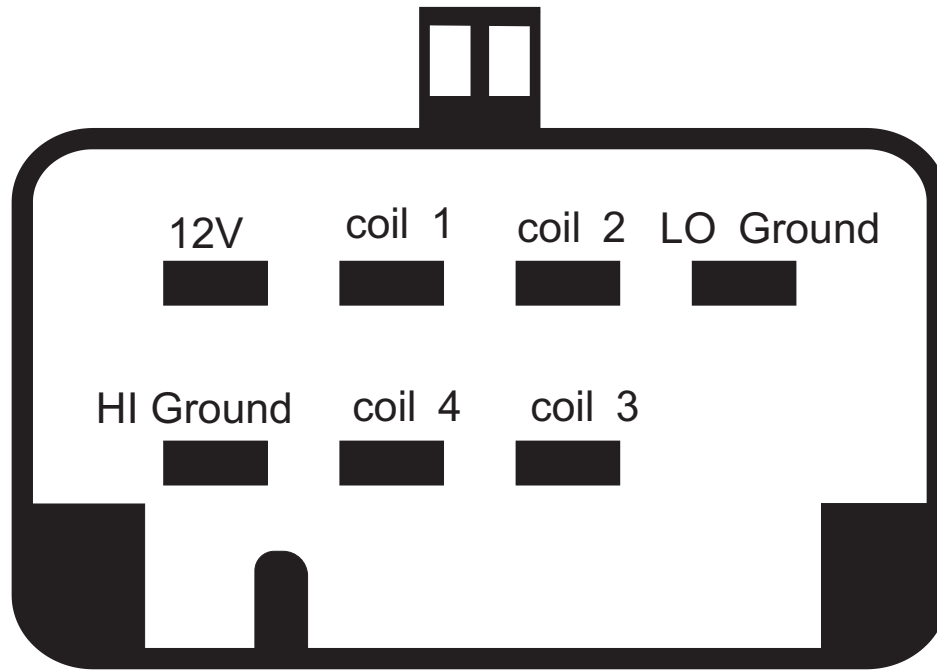

MALE PIN VIEW

Ls1 Coil pack holder loom

LS 1 coil brackets

Date 10/05/08

Rev 001

Page 1 of 1

**WOLF**  
V500

# Spark plugs

these pinouts show the layout for the coils in the standard bracket  
The wiring connector is facing the centre of the motor, this makes the far right coil number 1 cylinder 1.  
when doing the other side of the motor it will make coil number 1 the rear cylinder