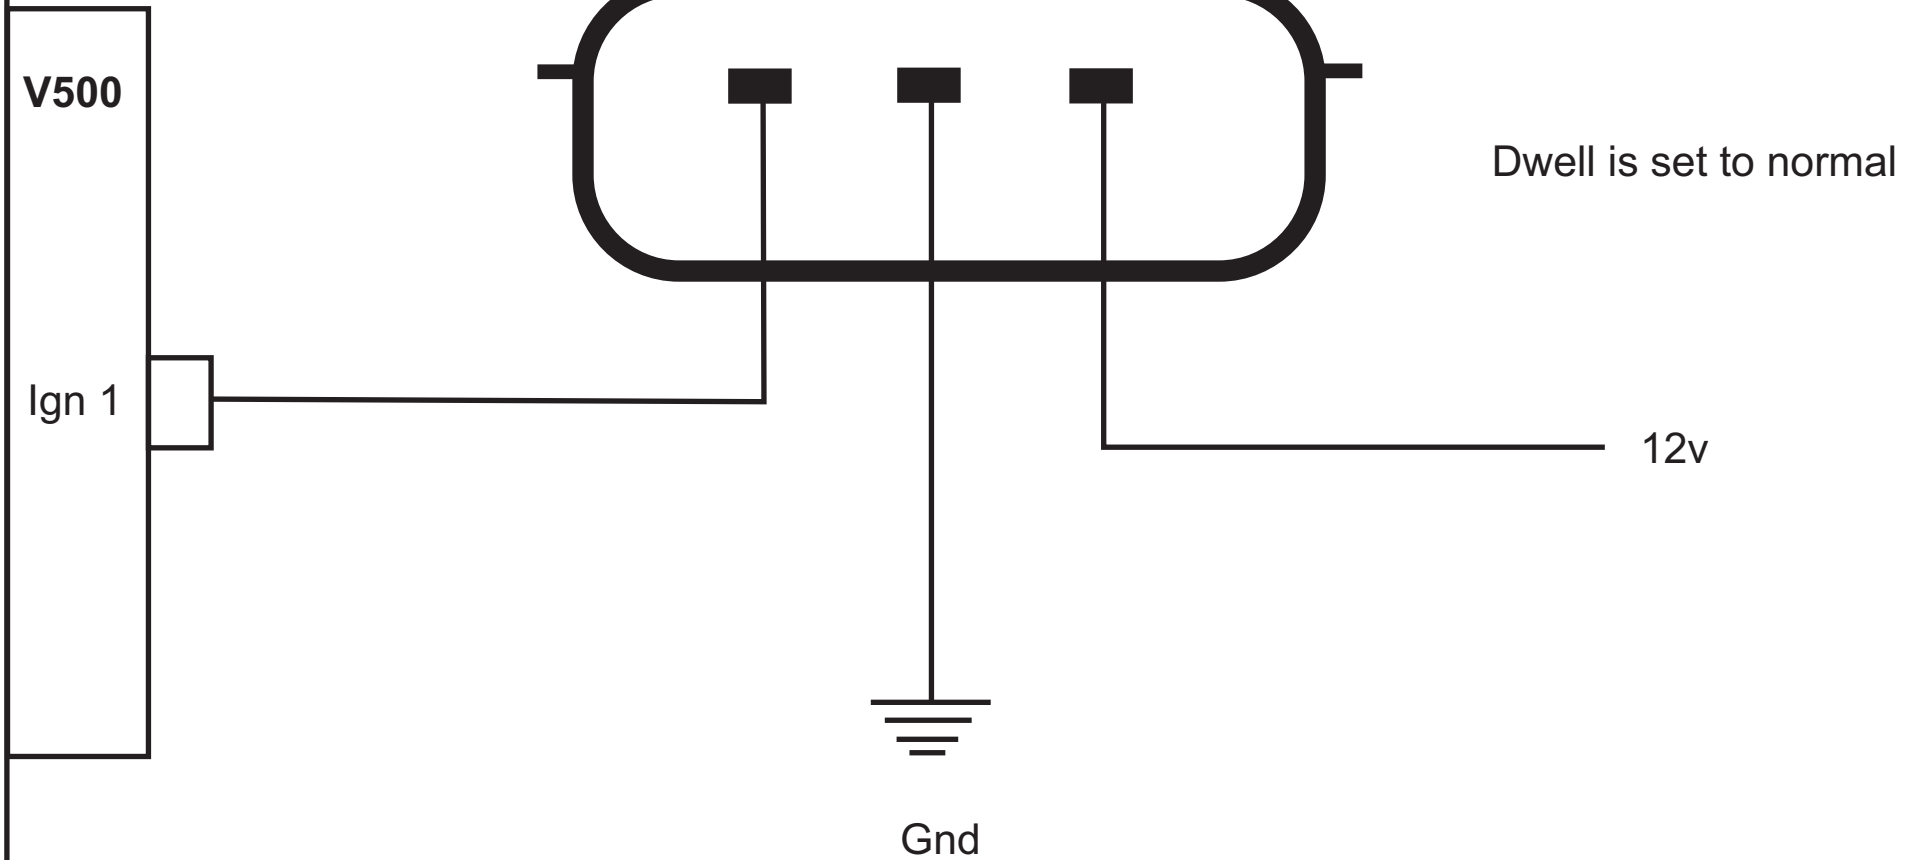

Male Pin View

Honda Civic 06 coil male pin view			WOLF V500
Date 10/05/08	Rev 001	Page 1 of 1	