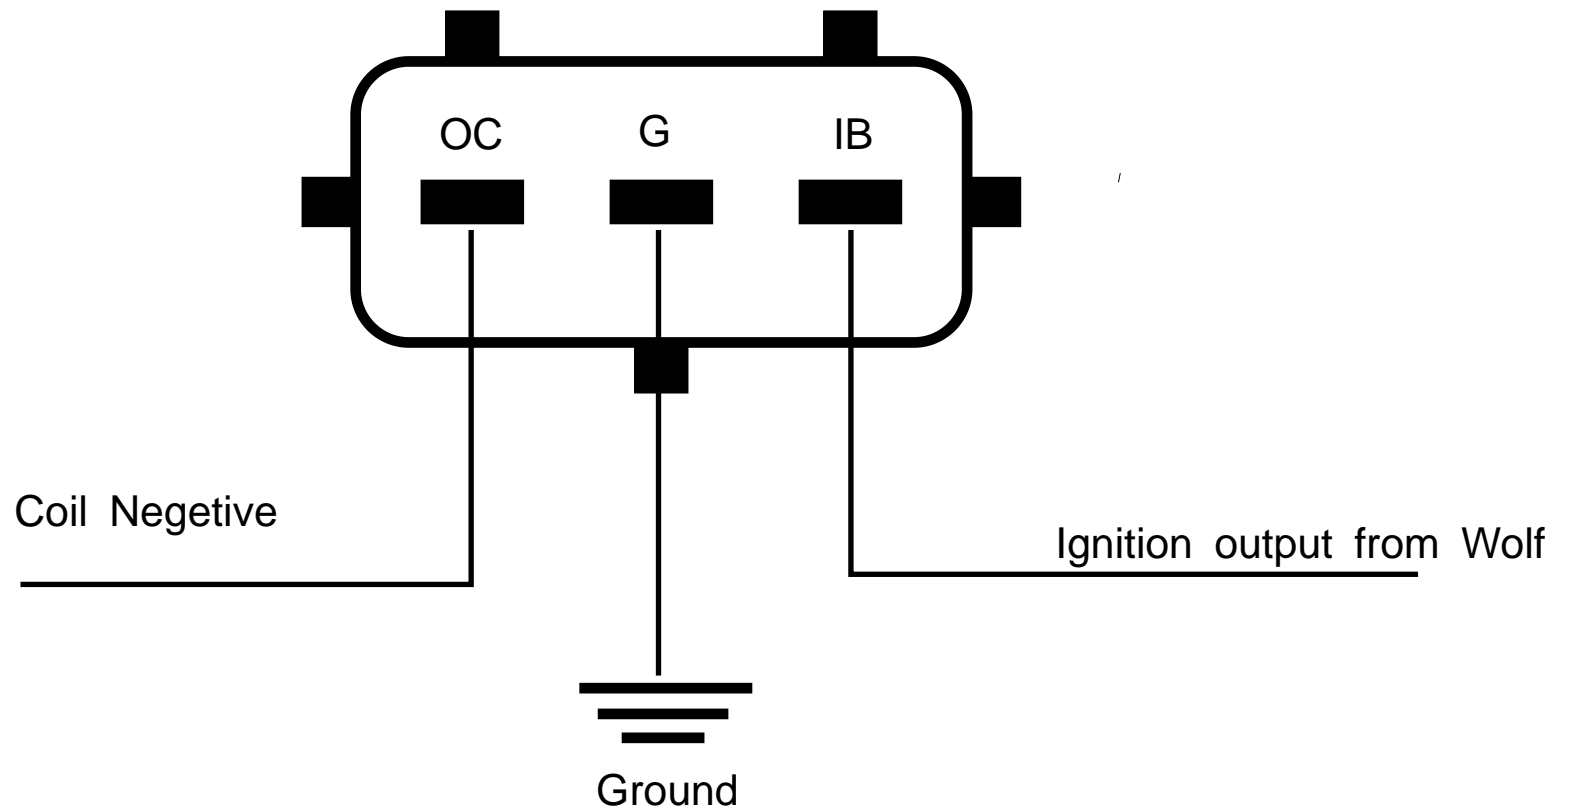

Male Pin View

Mitsubishi/Hyundai igniter			<i>WOLF</i> V500
Date 12/12/09	Rev 001	Page 1 of 1	