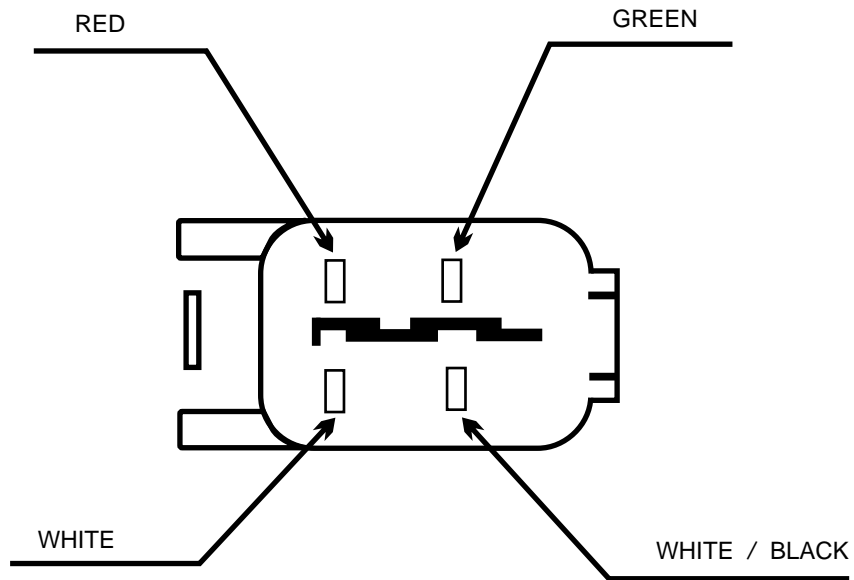

Male Pin View

Falling edge
 Sensor ground
 white
 white/black

triggers
 red (4 per cycle)
 green (1 per cycle)

Rising edge
 Sensor ground
 red
 green

triggers
 white (4 per cycle)
 white/black (1 per cycle)