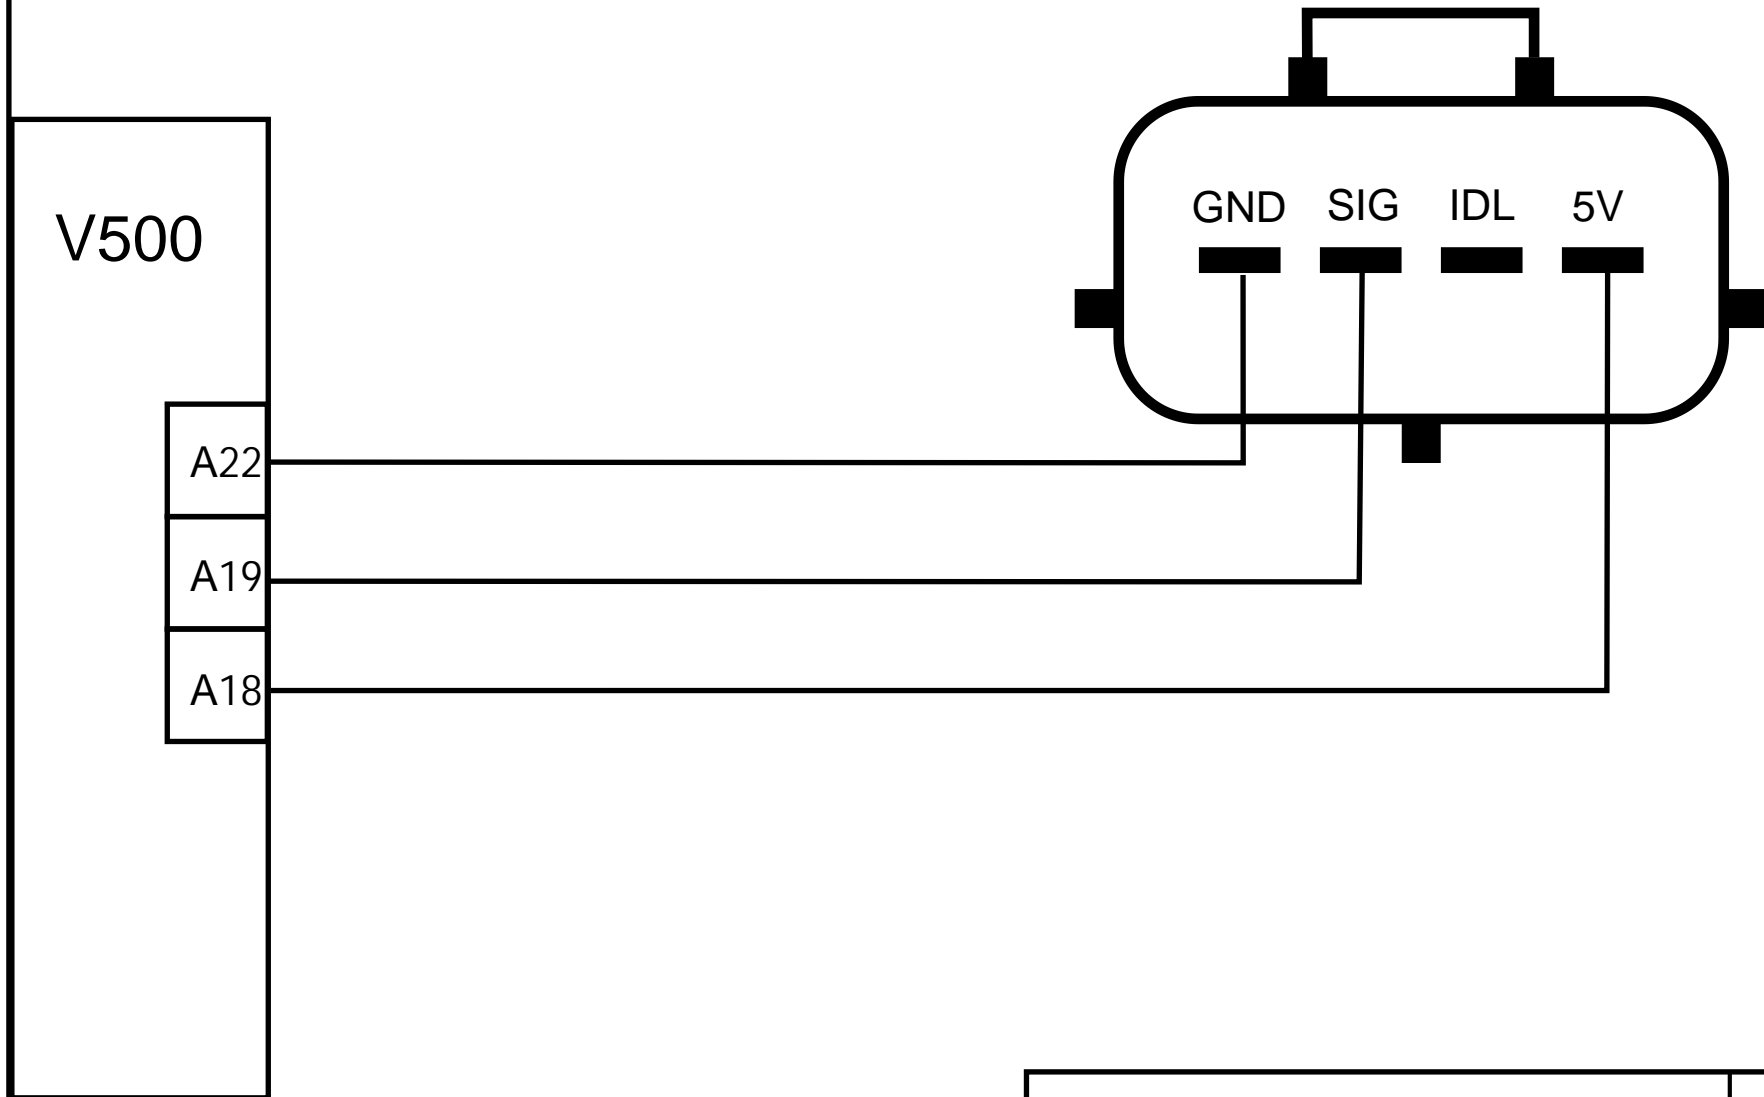

MALE PIN VIEW

Toyota 1UZFE TPOs

Date 12/12/09

Rev 001

Page 1 of 1

WOLF
V500