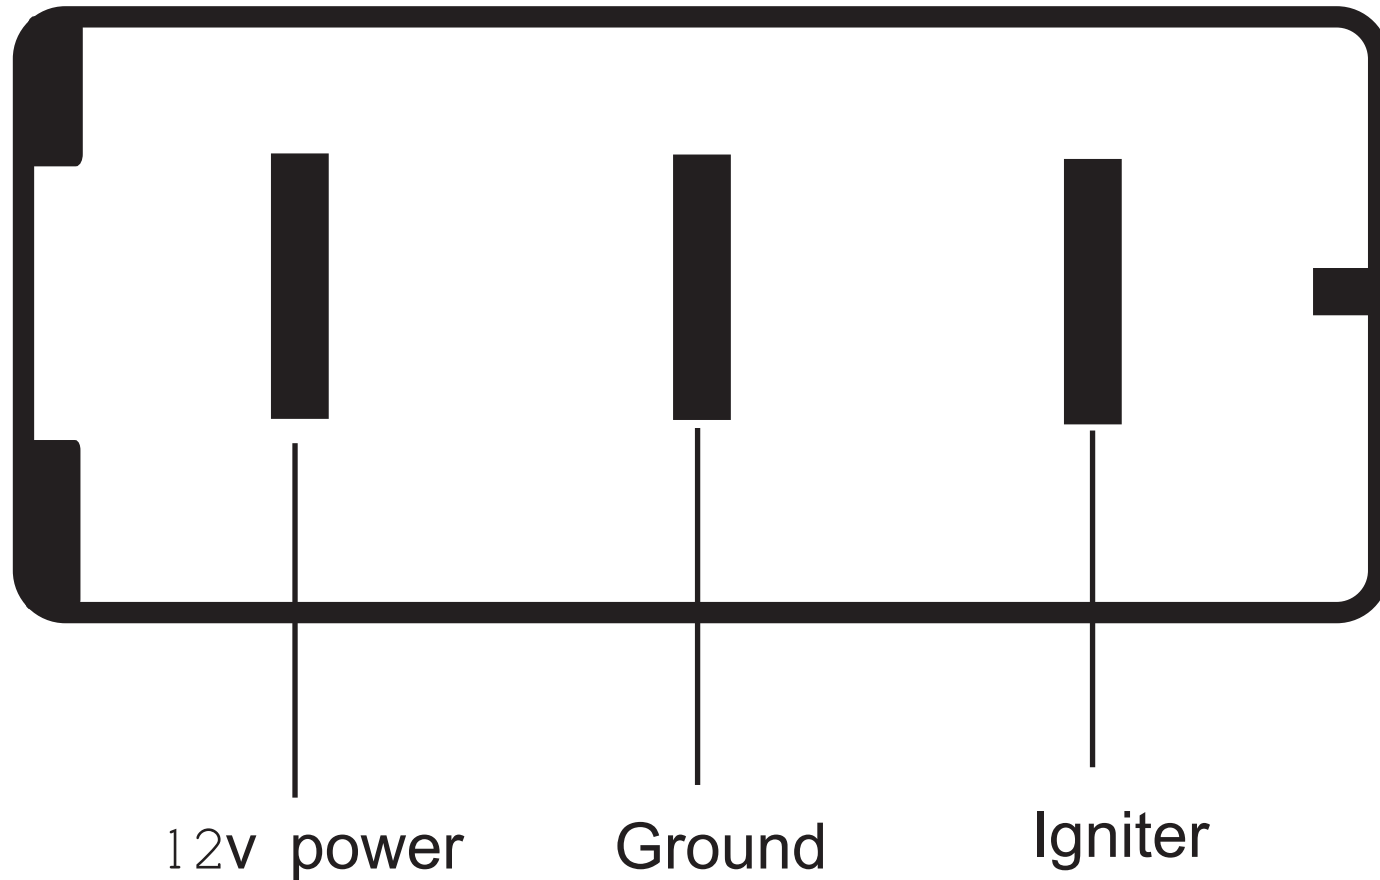

BMW 528 coil on plug male pin view

BMW 528 coil on plug

Date 10/05/08

Rev 001

Page 1 of 1

WOLF
V500